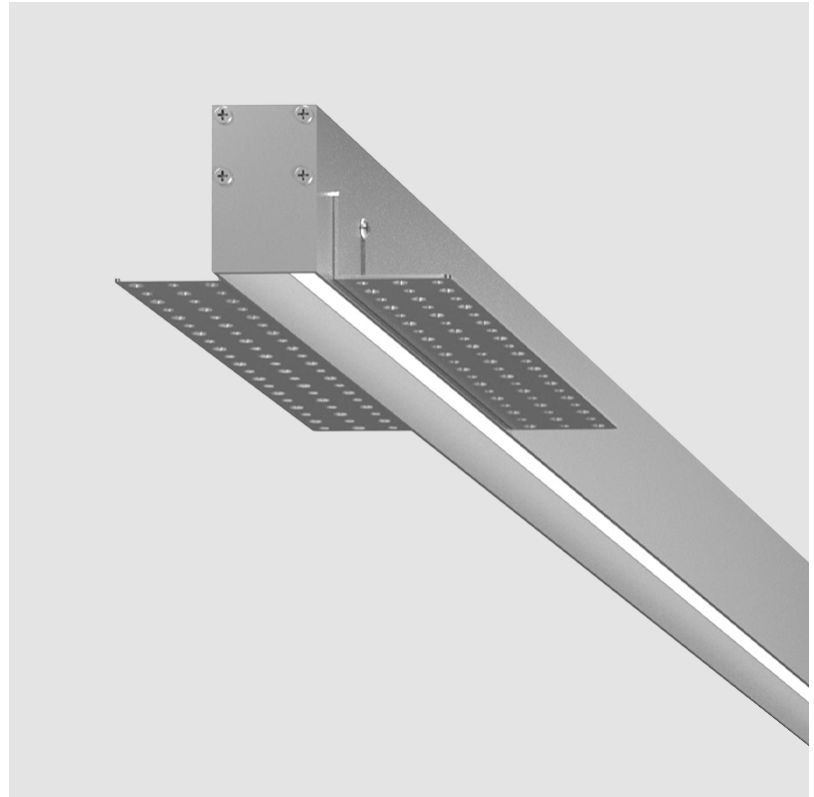

SAGITTARIUS TRIMLESS

A56159-

base number   Color   Finish   Diffuser
Temperature   Options   Options

1. To build a product code in our configurator select the specify button on the base model # product page
2. To build a manual product code on this datasheet choose from the options listed below in blue font and add the suffix to the base model #

GENERAL

Series: Sagittarius
Brand: Ivela
Division: Architectural
Mounting Type: Trimless
Mounting Location: Ceiling
Subcategory: Profile

PHYSICAL

Shape: Rectangle
Length (mm): 2004
Length (in): 78 ³/₈
Width (mm): 87
Width (in): 3 ³/₇
Height (mm): 43
Height (in): 1 ⁷/₈
Light Distribution: Direct
Diffuser: [PMMA - Opal / Prismatic](#)
Fixture Finish: [WHI / BLK / GLD](#)
Fixture Material: Aluminum

ELECTRICAL

Lamp Type: LED
Input Wattage (W): 32
Dimming: Tri-Mode (Non-Dimming and Phase Dimming (120Vac only) and 0-10V Dimming)
Driver Included: No
Driver Location: Remote
Driver Type: Constant Voltage - Universal
Driver Class: Class 2
Input Voltage (V): 120 - 277
Output Voltage (V): 24

LED

Color Temperature (°K): [2700 / 3000 / 4000](#)
Max. Delivered Lumen (lm): 2660 / 2800 / 2940
Nominal Lumen (lm): 3800 / 4000 / 4200
CRI: >93 CRI
Lamp Life (hrs): 50000

OPTICAL

RATINGS AND CERTIFICATIONS

Certified By: Certified for North American Standards
IP rating: IP20

PROJECT _____
TYPE _____
SPECIFIER _____
QUANTITY _____
DATE _____