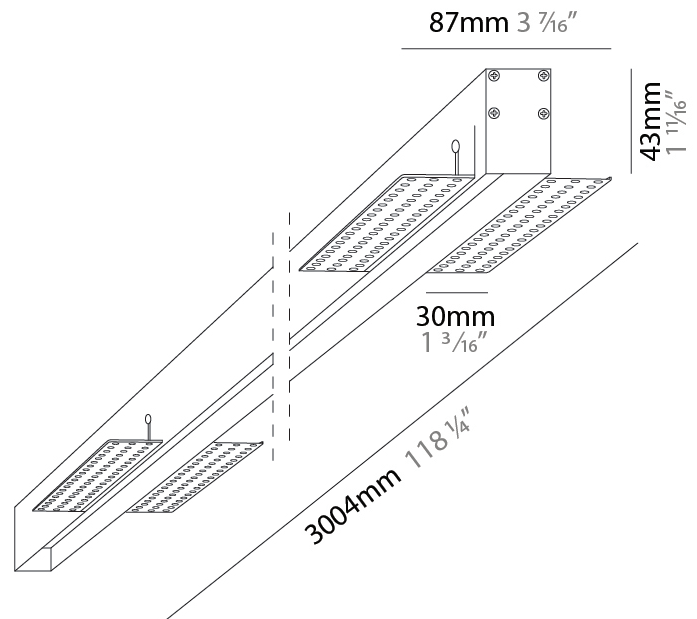

SAGITTARIUS TRIMLESS

A56160-

base number   Color   Finish   Diffuser
Temperature   Options   Options

1. To build a product code in our configurator select the specify button on the base model # product page
2. To build a manual product code on this datasheet choose from the options listed below in blue font and add the suffix to the base model #

GENERAL

Series: Sagittarius
Brand: Ivela
Division: Architectural
Mounting Type: Trimless
Mounting Location: Ceiling
Subcategory: Profile

PHYSICAL

Shape: Rectangle
Length (mm): 3004
Length (in): 118 1/8
Width (mm): 87
Width (in): 3 3/7
Height (mm): 43
Height (in): 1 7/8
Light Distribution: Direct
Diffuser: [PMMA - Opal / Prismatic](#)
Fixture Finish: [WHI / BLK / GLD](#)
Fixture Material: Aluminum

ELECTRICAL

Lamp Type: LED
Input Wattage (W): 48
Dimming: Tri-Mode (Non-Dimming and Phase Dimming (120Vac only) and 0-10V Dimming)
Driver Included: No
Driver Location: Remote
Driver Type: Constant Voltage - Universal
Driver Class: Class 2
Input Voltage (V): 120 - 277
Output Voltage (V): 24

LED

Color Temperature (°K): [2700 / 3000 / 4000](#)
Max. Delivered Lumen (lm): 3990 / 4200 / 4410
Nominal Lumen (lm): 5700 / 6000 / 6300
CRI: >93 CRI
Lamp Life (hrs): 50000

OPTICAL

RATINGS AND CERTIFICATIONS

Certified By: Certified for North American Standards
IP rating: IP20

PROJECT	_____
TYPE	_____
SPECIFIER	_____
QUANTITY	_____
DATE	_____