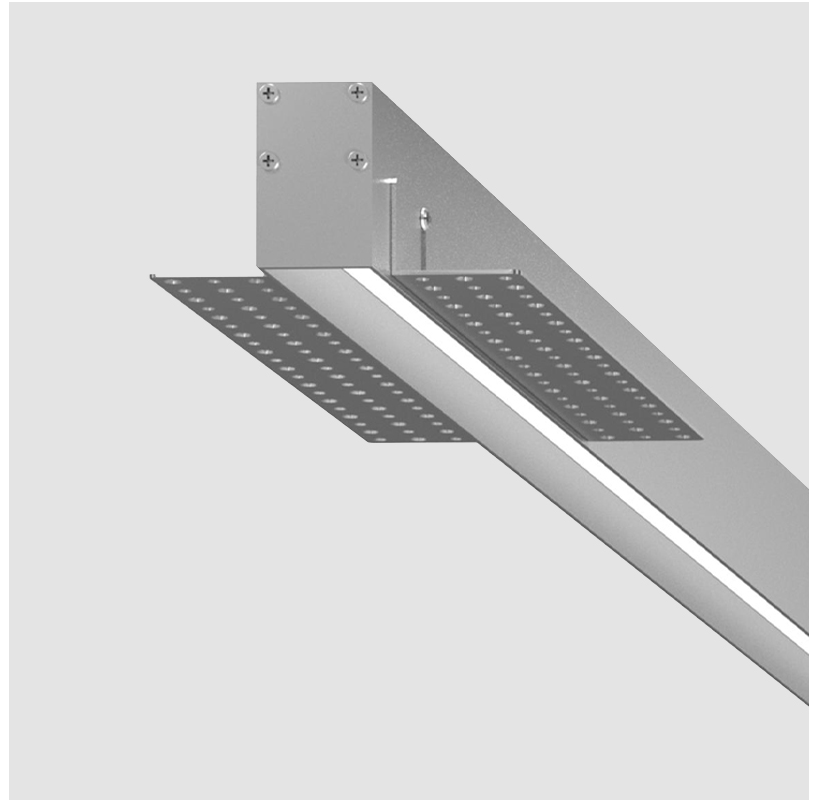

SAGITTARIUS TRIMLESS

A56158-

base number   Color   Finish   Diffuser
Temperature   Options   Options

1. To build a product code in our configurator select the specify button on the base model # product page
2. To build a manual product code on this datasheet choose from the options listed below in blue font and add the suffix to the base model #

GENERAL

Series: Sagittarius
Brand: Ivela
Division: Architectural
Mounting Type: Trimless
Mounting Location: Ceiling
Subcategory: Profile

PHYSICAL

Shape: Rectangle
Length (mm): 1004
Length (in): 39 1/2
Width (mm): 87
Width (in): 3 3/4
Height (mm): 43
Height (in): 1 7/8
Light Distribution: Direct
Diffuser: [PMMA - Opal / Prismatic](#)
Fixture Finish: [WHI](#)
Fixture Material: Aluminum

ELECTRICAL

Lamp Type: LED
Input Wattage (W): 16
Dimming: Tri-Mode (Non-Dimming and Phase Dimming (120Vac only) and 0-10V Dimming)
Driver Included: No
Driver Location: Remote
Driver Type: Constant Voltage - Universal
Driver Class: Class 2
Input Voltage (V): 120 - 277
Output Voltage (V): 24

LED

Color Temperature (°K): [2700 / 3000 / 4000](#)
Max. Delivered Lumen (lm): 1330 / 1400 / 1470
Nominal Lumen (lm): 1900 / 2000 / 2100
CRI: >93 CRI
Lamp Life (hrs): 50000

OPTICAL

RATINGS AND CERTIFICATIONS

Certified By: Certified for North American Standards
IP rating: IP20

PROJECT
TYPE
SPECIFIER
QUANTITY
DATE