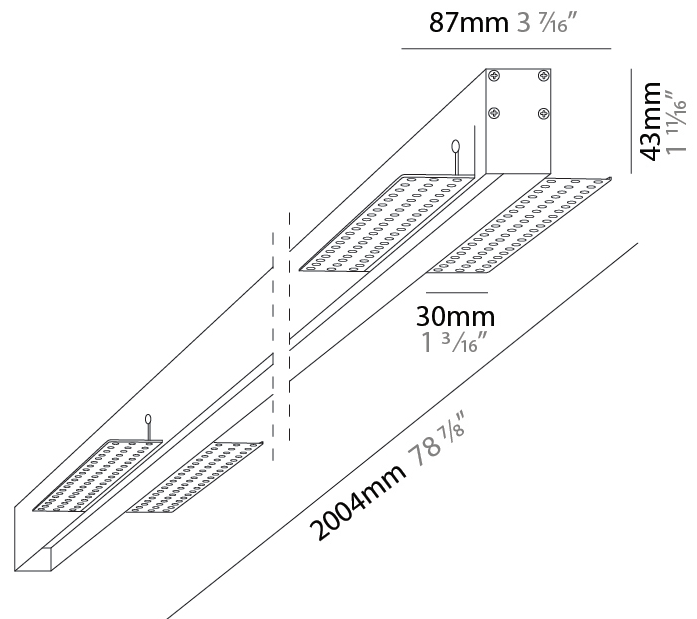

SAGITTARIUS TRIMLESS

A56159-

base number   Color   Finish   Diffuser
Temperature   Options   Options

1. To build a product code in our configurator select the specify button on the base model # product page
2. To build a manual product code on this datasheet choose from the options listed below in blue font and add the suffix to the base model #

GENERAL

Series: Sagittarius
Brand: Ivela
Division: Architectural
Mounting Type: Trimless
Mounting Location: Ceiling
Subcategory: Profile

PHYSICAL

Shape: Rectangle
Length (mm): 2004
Length (in): 78 ³/₈
Width (mm): 87
Width (in): 3 ³/₇
Height (mm): 43
Height (in): 1 ⁷/₈
Light Distribution: Direct
Diffuser: [PMMA - Opal / Prismatic](#)
Fixture Finish: [WHI / BLK / GLD](#)
Fixture Material: Aluminum

ELECTRICAL

Lamp Type: LED
Input Wattage (W): 32
Dimming: Tri-Mode (Non-Dimming and Phase Dimming (120Vac only) and 0-10V Dimming)
Driver Included: No
Driver Location: Remote
Driver Type: Constant Voltage - Universal
Driver Class: Class 2
Input Voltage (V): 120 - 277
Output Voltage (V): 24

LED

Color Temperature (°K): [2700 / 3000 / 4000](#)
Max. Delivered Lumen (lm): 2660 / 2800 / 2940
Nominal Lumen (lm): 3800 / 4000 / 4200
CRI: >93 CRI
Lamp Life (hrs): 50000

OPTICAL

RATINGS AND CERTIFICATIONS

Certified By: Certified for North American Standards
IP rating: IP20

PROJECT _____
TYPE _____
SPECIFIER _____
QUANTITY _____
DATE _____