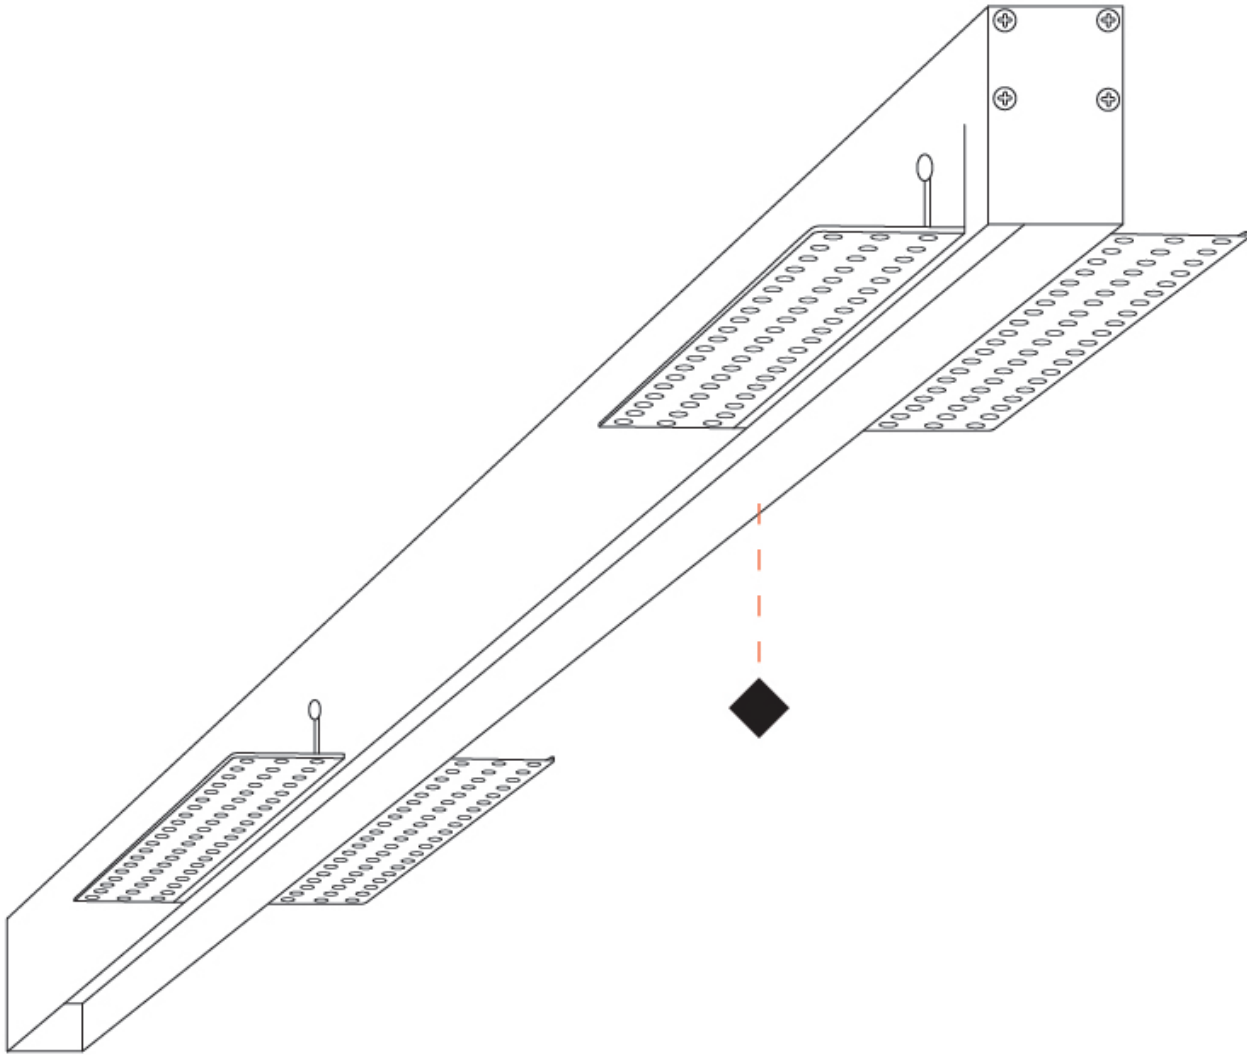

SAGITTARIUS TRIMLESS

A56158-

PROJECT	_____
TYPE	_____
SPECIFIER	_____
QUANTITY	_____
DATE	_____

A