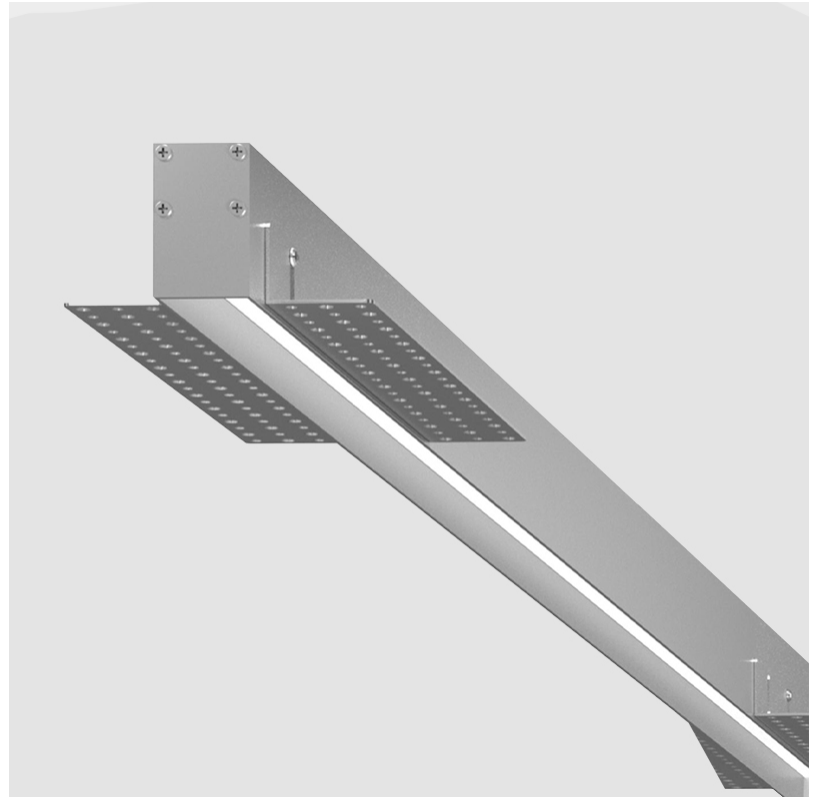

SAGITTARIUS TRIMLESS

A56160-

base number   Color   Finish   Diffuser
Temperature   Options   Options

1. To build a product code in our configurator select the specify button on the base model # product page
2. To build a manual product code on this datasheet choose from the options listed below in blue font and add the suffix to the base model #

GENERAL

Series: Sagittarius
Brand: Ivela
Division: Architectural
Mounting Type: Trimless
Mounting Location: Ceiling
Subcategory: Profile

PHYSICAL

Shape: Rectangle
Length (mm): 3004
Length (in): 118 1/8
Width (mm): 87
Width (in): 3 3/7
Height (mm): 43
Height (in): 1 7/8
Light Distribution: Direct
Diffuser: [PMMA - Opal / Prismatic](#)
Fixture Finish: [WHI / BLK / GLD](#)
Fixture Material: Aluminum

ELECTRICAL

Lamp Type: LED
Input Wattage (W): 48
Dimming: Tri-Mode (Non-Dimming and Phase Dimming (120Vac only) and 0-10V Dimming)
Driver Included: No
Driver Location: Remote
Driver Type: Constant Voltage - Universal
Driver Class: Class 2
Input Voltage (V): 120 - 277
Output Voltage (V): 24

LED

Color Temperature (°K): [2700 / 3000 / 4000](#)
Max. Delivered Lumen (lm): 3990 / 4200 / 4410
Nominal Lumen (lm): 5700 / 6000 / 6300
CRI: >93 CRI
Lamp Life (hrs): 50000

OPTICAL

RATINGS AND CERTIFICATIONS

Certified By: Certified for North American Standards
IP rating: IP20

PROJECT	_____
TYPE	_____
SPECIFIER	_____
QUANTITY	_____
DATE	_____