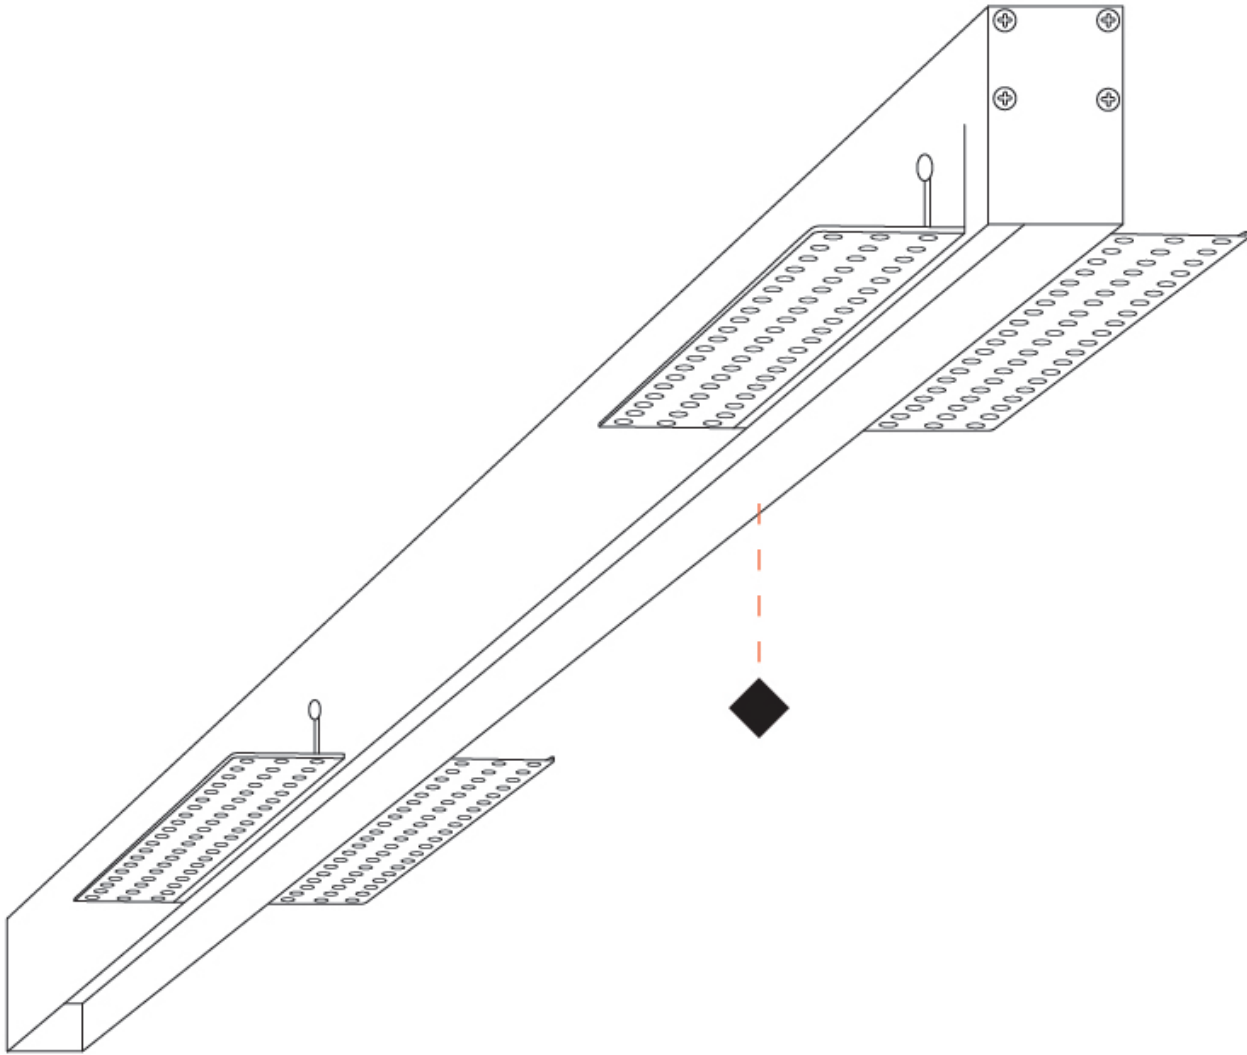

SAGITTARIUS TRIMLESS

A56159-

PROJECT	_____
TYPE	_____
SPECIFIER	_____
QUANTITY	_____
DATE	_____

A