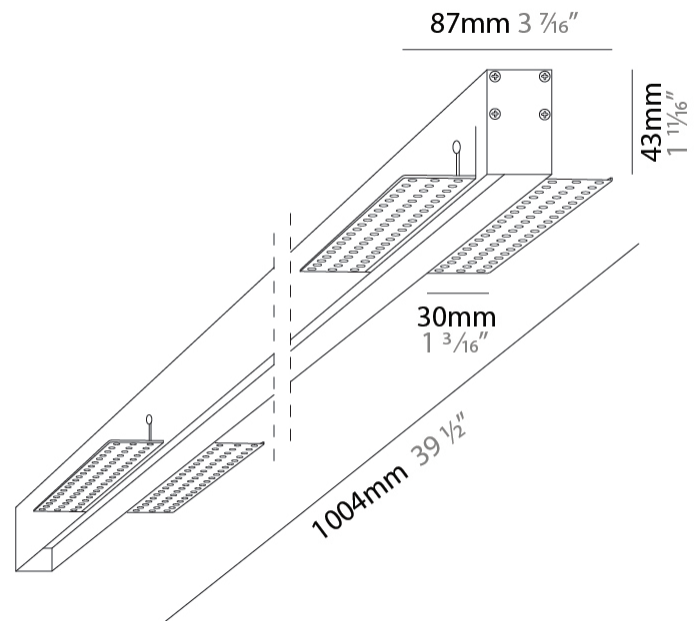

SAGITTARIUS TRIMLESS

A56158-

base number   Color   Finish   Diffuser
Temperature   Options   Options

1. To build a product code in our configurator select the specify button on the base model # product page
2. To build a manual product code on this datasheet choose from the options listed below in blue font and add the suffix to the base model #

GENERAL

Series: Sagittarius
Brand: Ivela
Division: Architectural
Mounting Type: Trimless
Mounting Location: Ceiling
Subcategory: Profile

PHYSICAL

Shape: Rectangle
Length (mm): 1004
Length (in): 39 1/2
Width (mm): 87
Width (in): 3 3/4
Height (mm): 43
Height (in): 1 7/8
Light Distribution: Direct
Diffuser: [PMMA - Opal / Prismatic](#)
Fixture Finish: [WHI](#)
Fixture Material: Aluminum

ELECTRICAL

Lamp Type: LED
Input Wattage (W): 16
Dimming: Tri-Mode (Non-Dimming and Phase Dimming (120Vac only) and 0-10V Dimming)
Driver Included: No
Driver Location: Remote
Driver Type: Constant Voltage - Universal
Driver Class: Class 2
Input Voltage (V): 120 - 277
Output Voltage (V): 24

LED

Color Temperature (°K): [2700 / 3000 / 4000](#)
Max. Delivered Lumen (lm): 1330 / 1400 / 1470
Nominal Lumen (lm): 1900 / 2000 / 2100
CRI: >93 CRI
Lamp Life (hrs): 50000

OPTICAL

RATINGS AND CERTIFICATIONS

Certified By: Certified for North American Standards
IP rating: IP20

PROJECT
TYPE
SPECIFIER
QUANTITY
DATE